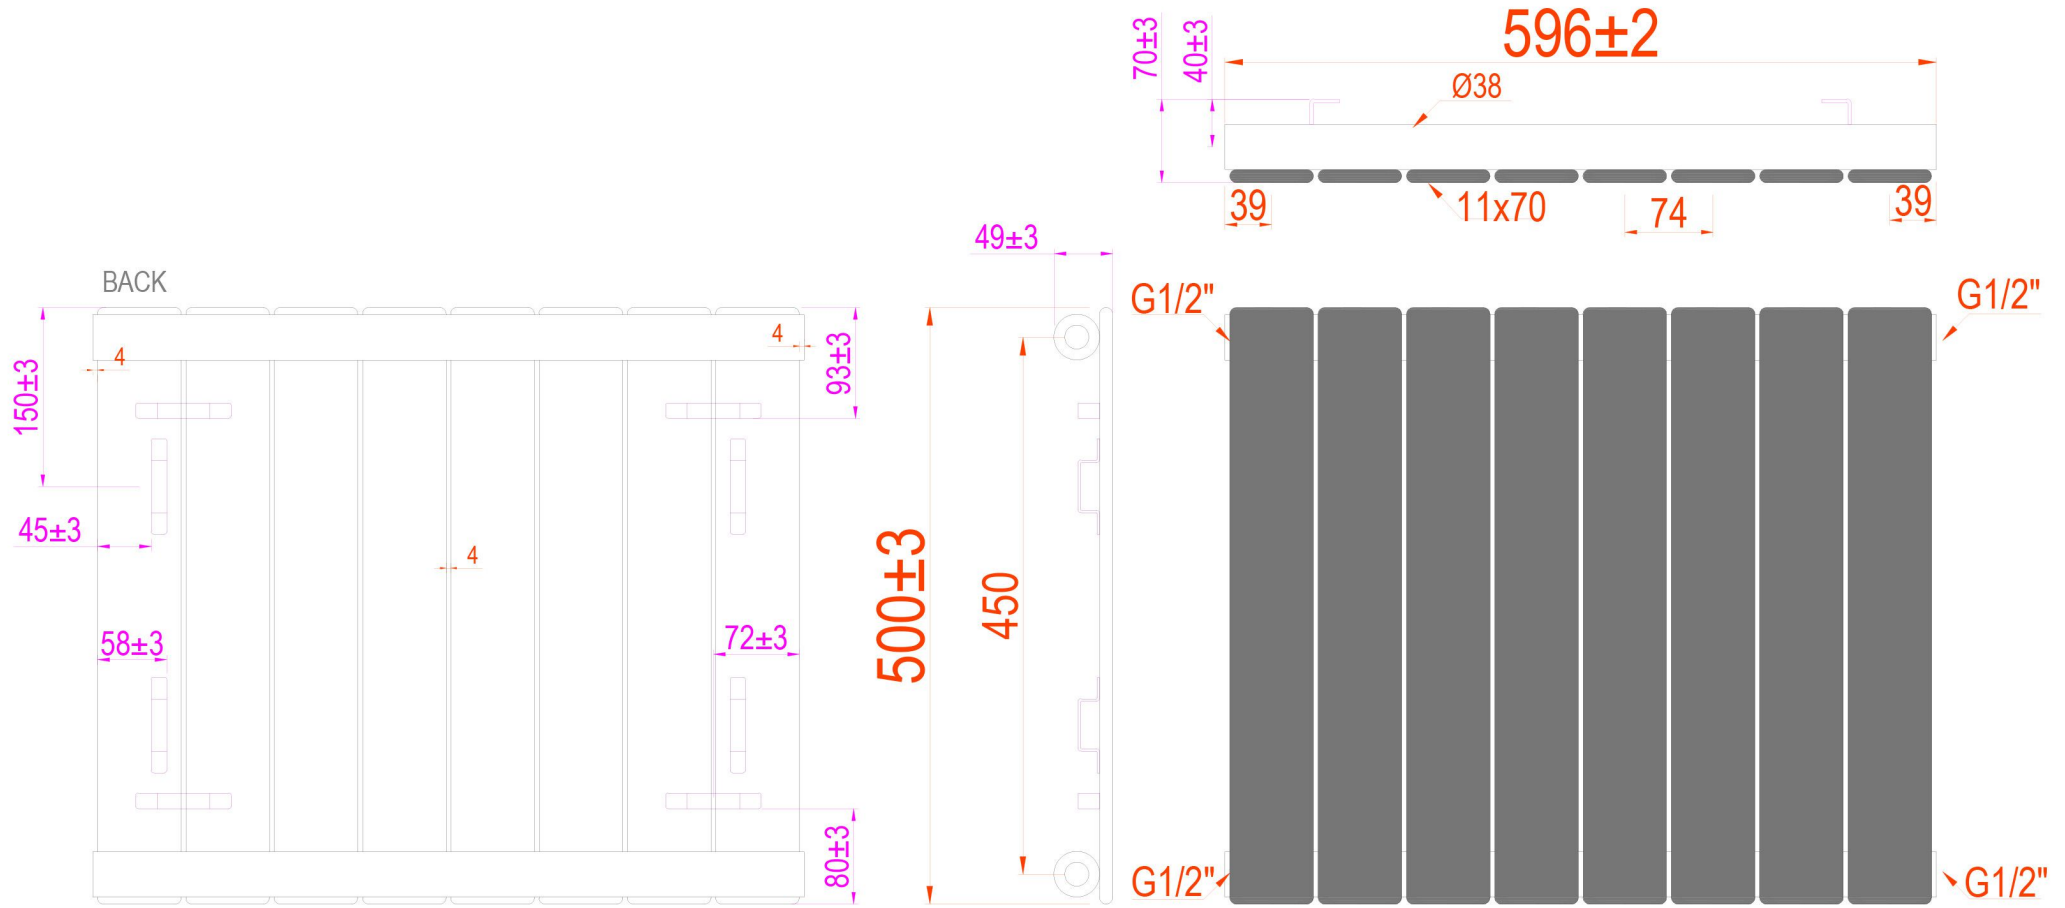

Addington II Type 10 Vertical/Horizontal 500 x 596mm.

Technical Drawing

Eastbrook 

Eastbrook Road, Gloucester GL4 3DB

Technical Helpline : 01452 317890

Mon - Fri / 8am - 5pm

Email : technical@eastbrookco.com